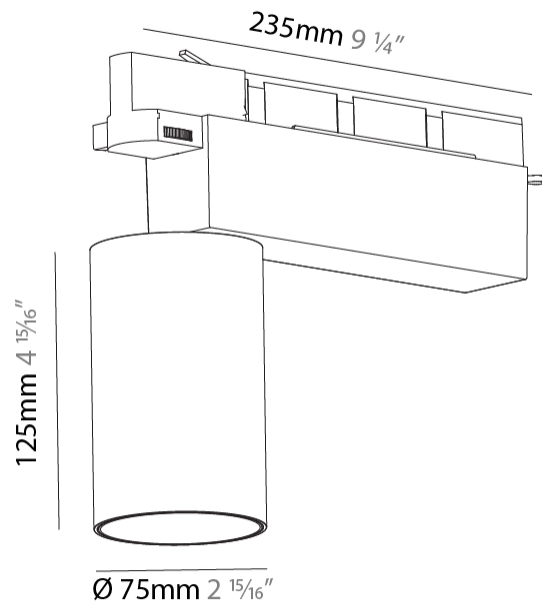

GENERAL

Series: Centriq
 Subseries: Centriq 75
 Brand: Prolicht
 Division: Architectural
 Mounting Type: Track
 Mounting Location: Ceiling
 Subcategory: Spots

PHYSICAL

Shape: Cylinder
 Diameter (mm): 75
 Diameter (in): 2 ¹⁵/₁₆
 Length (mm): 235
 Length (in): 9 ¹/₄
 Height (mm): 182
 Height (in): 7 ³/₁₆
 Light Distribution: Adjustable / Direct
 Weight (kg): 1.099
 Weight (lbs): 2.42
 Installation Requirement: Track or profile system
 Fixture Finish: SSR / BKV / CWI / CRY / HAB / LAG / UFT / ITA / RUA / RUR / MIC / FTG / MYG / TWT / LOD / PUS / FRO / FUP / KIA / POP / BLS / SPG / MEY / GOH / GUM / CHC / COM / ABZ / JAG / OBR / MOS / ROR
 Fixture Material: Aluminum Die Cast

OPTICAL

Reflector: 20 / 25 / 40
 Adjustability: Rotational 340°; Tilt 90°
 Upon Request: Special Beam Angles

RATINGS AND CERTIFICATIONS

Certified By: Certified for North American Standards
 IP rating: IP20

GENERAL

Series: Centriq
 Subseries: Centriq 75
 Brand: Prolicht
 Division: Architectural
 Mounting Type: Track
 Mounting Location: Ceiling
 Subcategory: Spots

PHYSICAL

Shape: Cylinder
 Diameter (mm): 75
 Diameter (in): 2 ¹⁵/₁₆
 Length (mm): 235
 Length (in): 9 ¹/₄
 Height (mm): 125
 Height (in): 4 ¹⁵/₁₆
 Light Distribution: Adjustable / Direct
 Weight (kg): 1.099
 Weight (lbs): 2 7/16
 Fixture Finish: SSR / BKV / CWI / CRY / HAB / LAG / UFT / ITA / RUA / RUR / MIC / FTG / MYG / TWT / LOD / PUS / FRO / FUP / KIA / POP / BLS / SPG / MEY / GOH / GUM / CHC / COM / ABZ / JAG / OBR / MOS / ROR
 Fixture Material: Aluminum